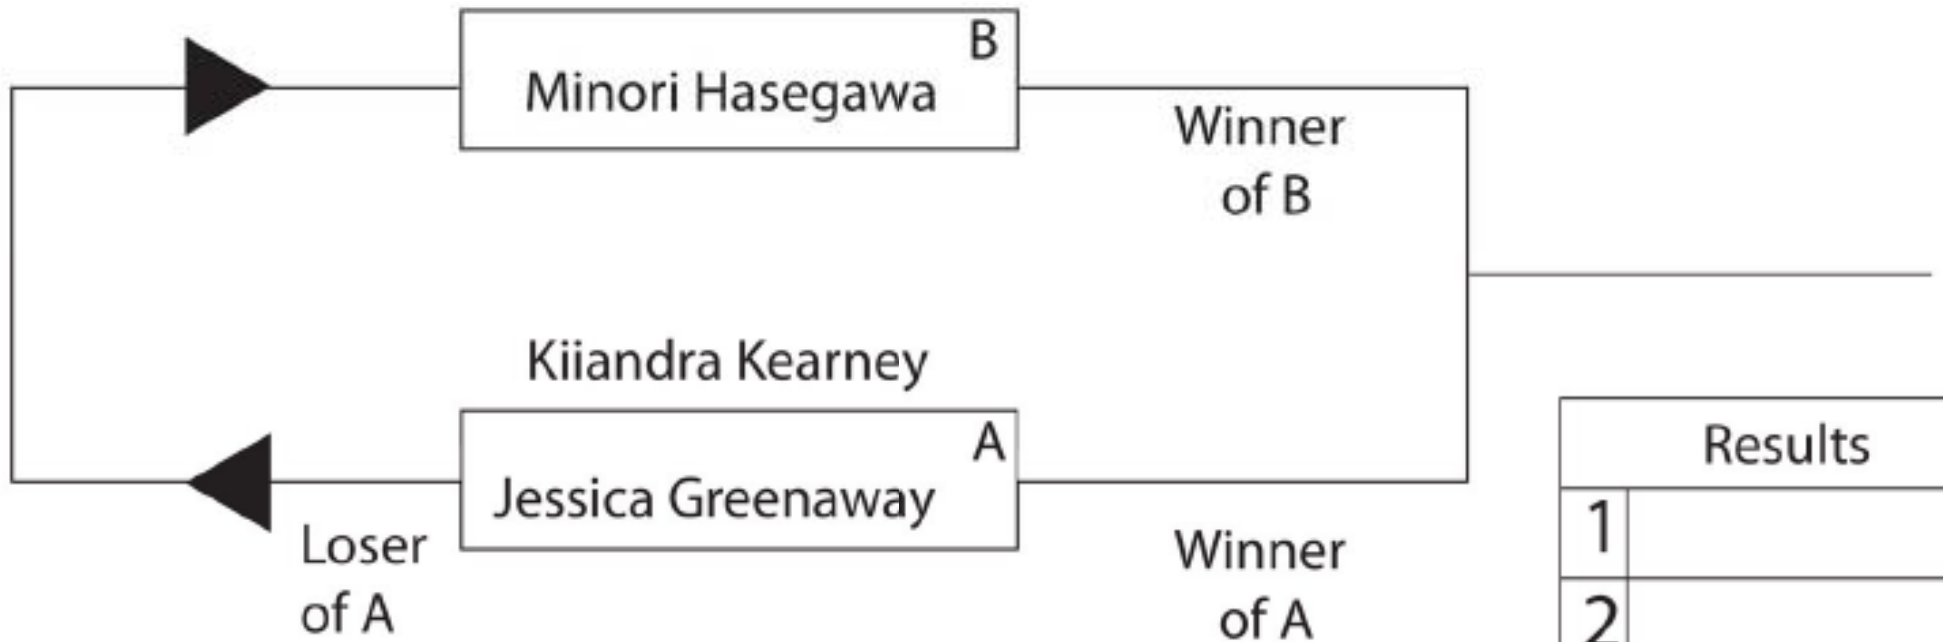

MAT 3

Men - 83kg - Blue Belt
01/09/12
8-man bracket

Results	
1	
2	
3	
3	

MAT 3

Women 63kg - Blue/White Belt

Results	
1	
2	
3	
3	

MAT 3

Men 74kg - Purple Belt