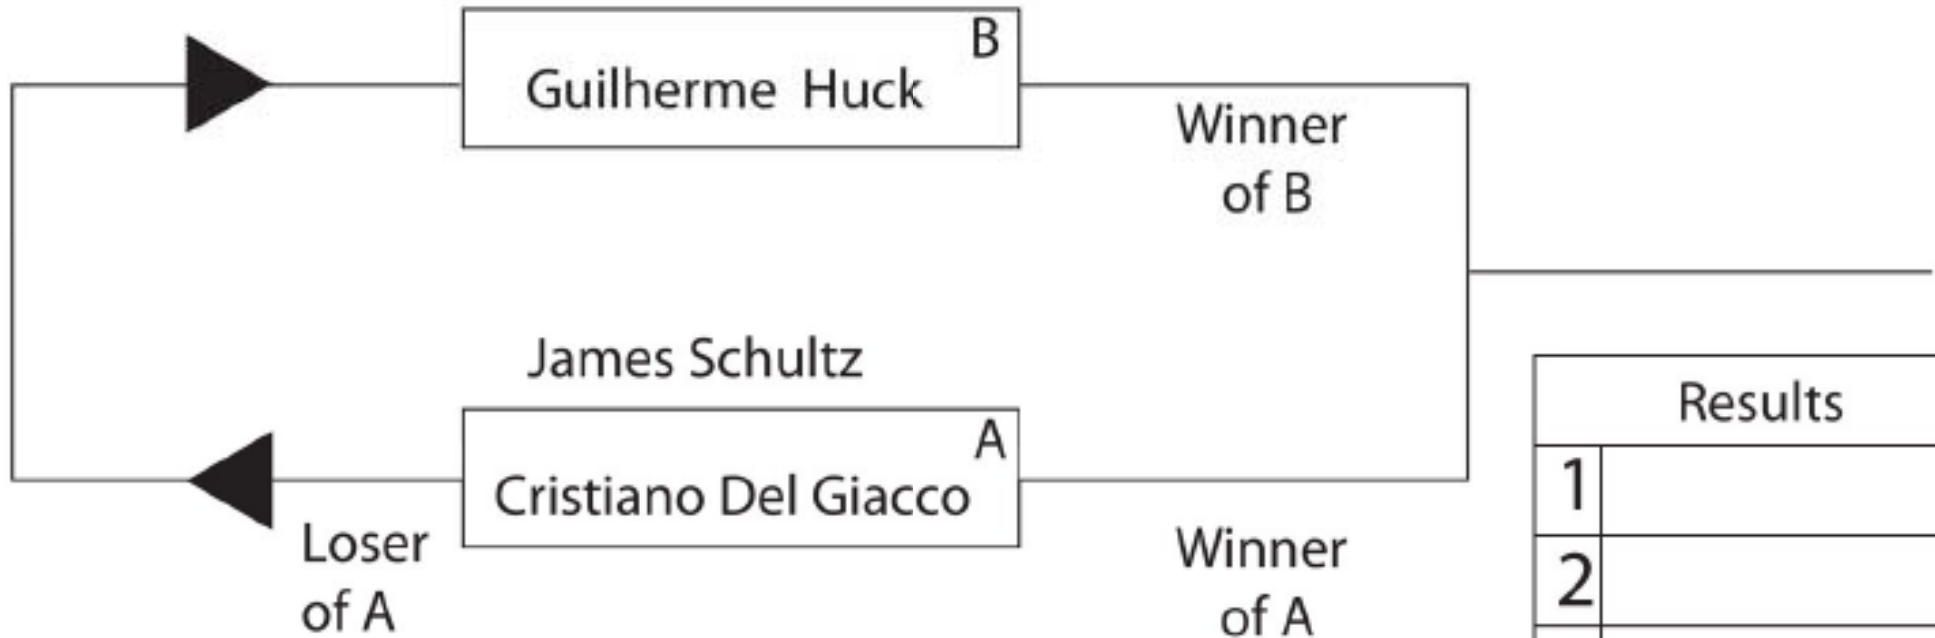

Men 74kg - Purple Belt

Results	
1	
2	
3	
3	

MAT 3