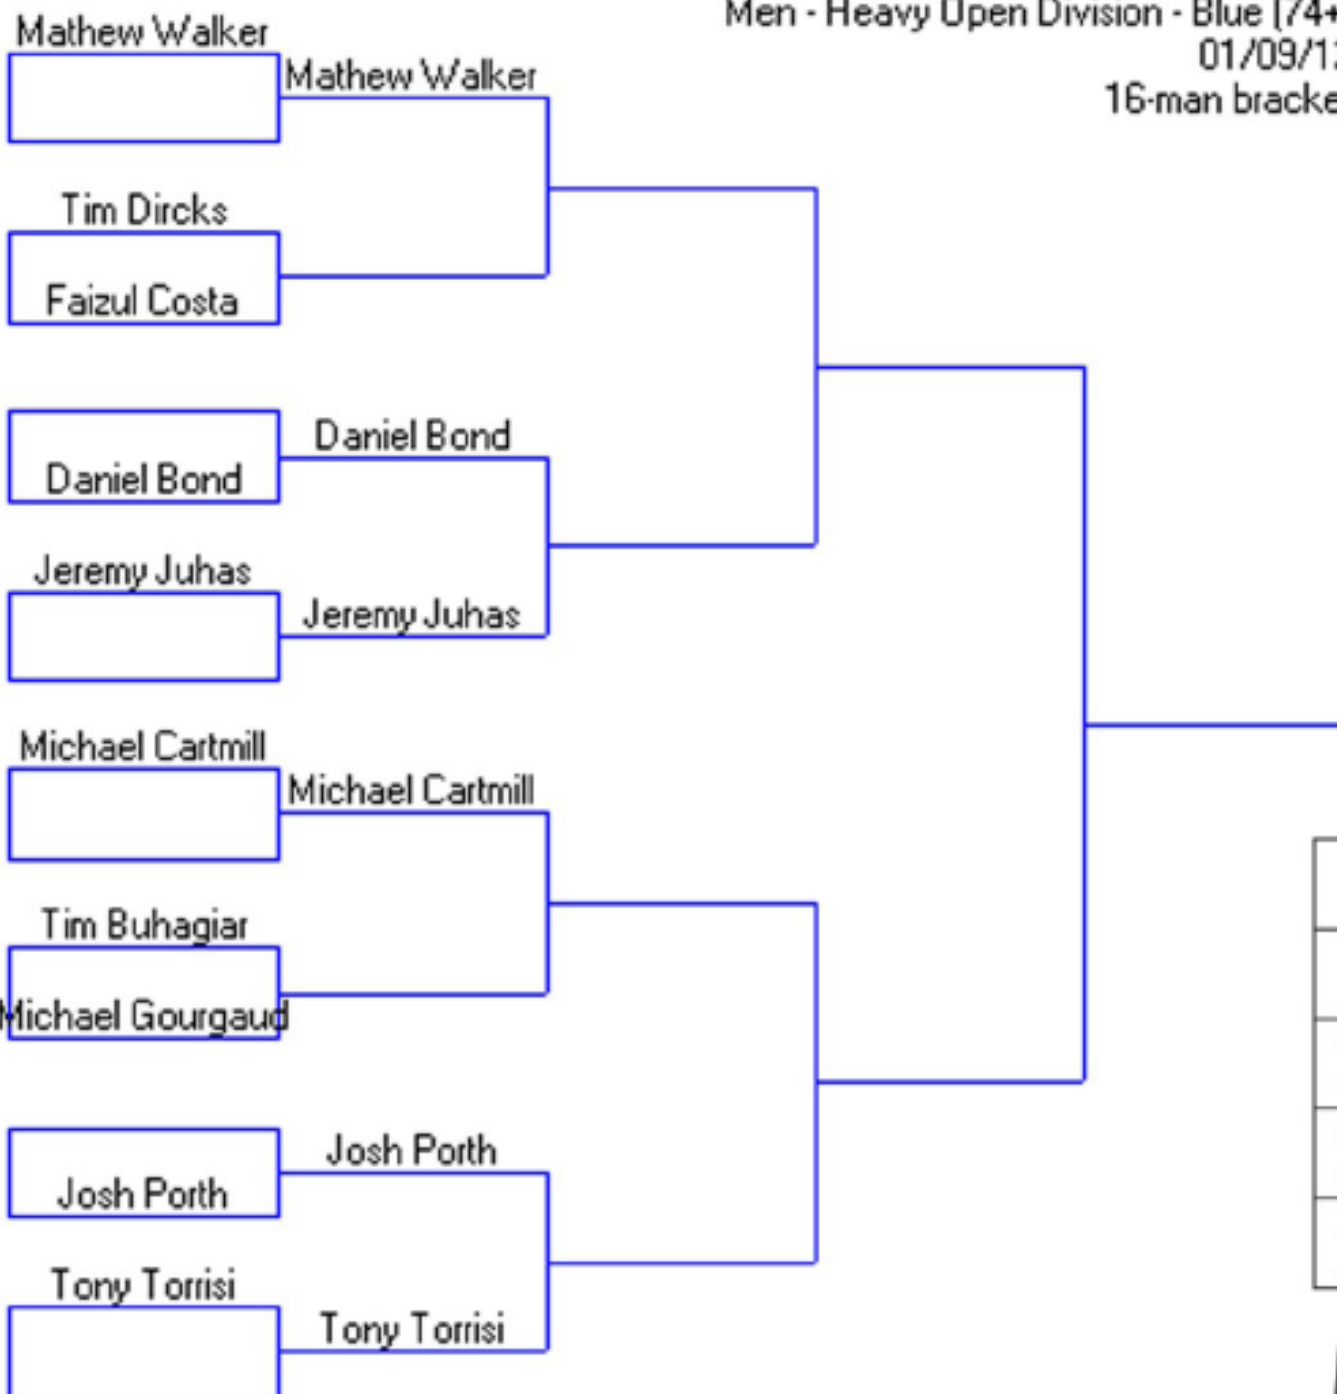

MAT 3

Men - Heavy Open Division - Blue (74+)
 01/09/12
 16-man bracket

Results	
1	
2	
3	
3	

MAT 3

Women - Open Division - White/Blue
01/09/12
8-man bracket

Results	
1	
2	
3	
3	

MAT 3

Men Purple Belt - Light Open