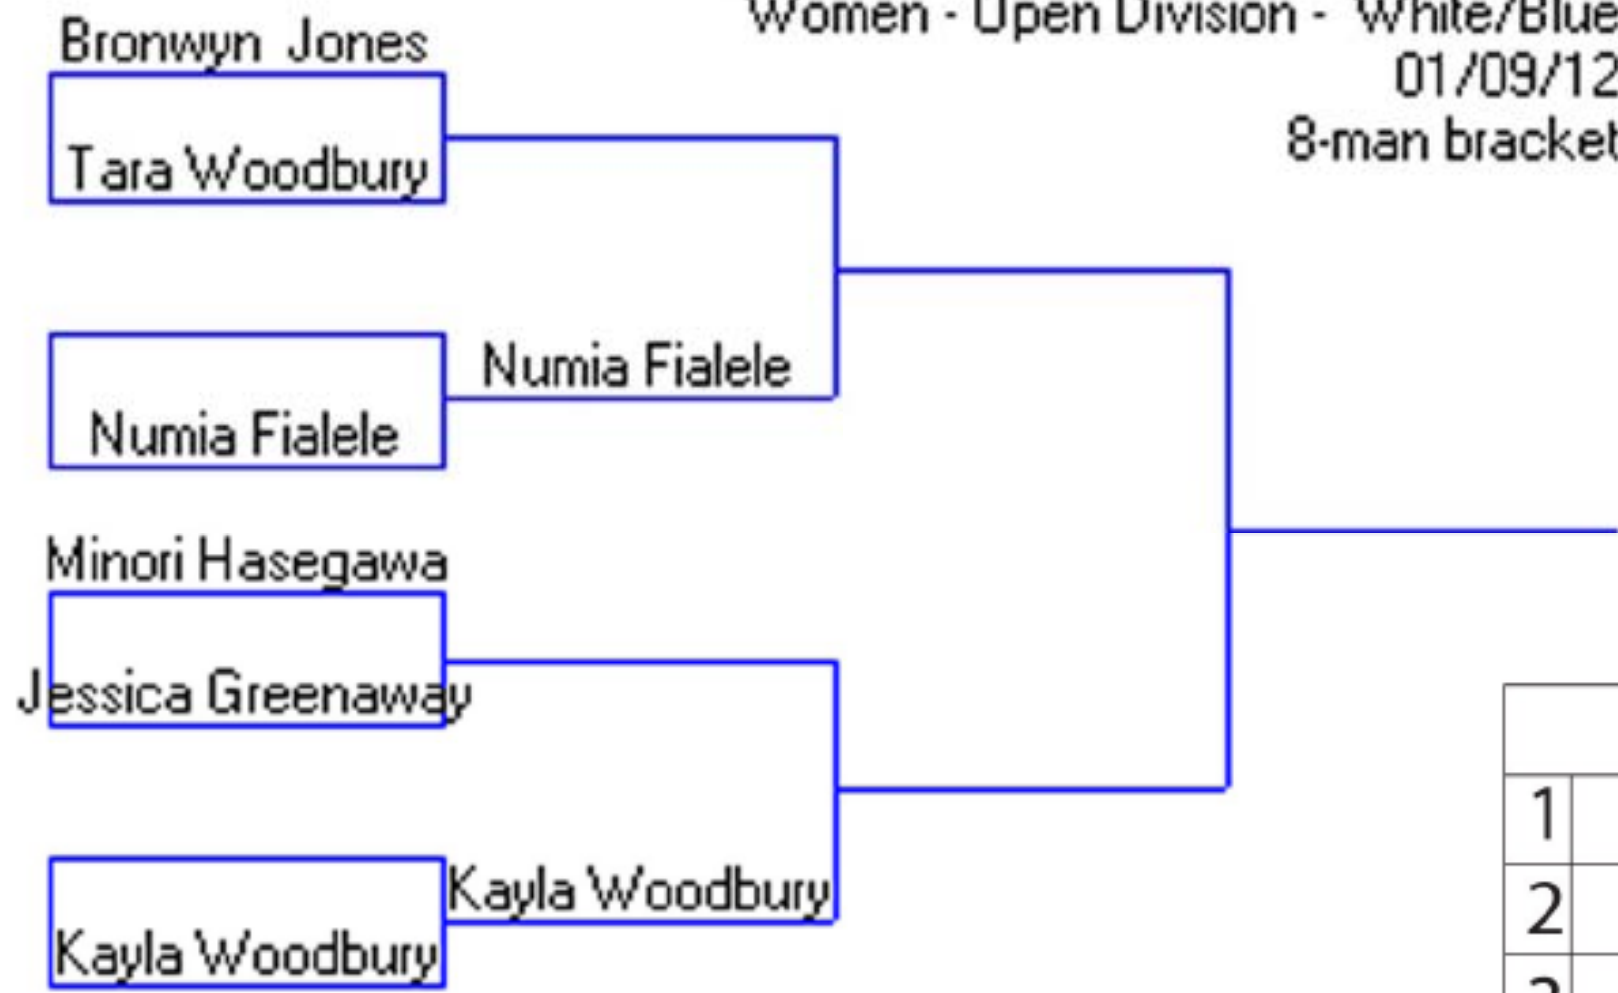

MAT 3

Men - Heavy Open Division - Blue (74+)
 01/09/12
 16-man bracket

Results	
1	
2	
3	
3	

MAT 3

Women - Open Division - White/Blue
01/09/12
8-man bracket

Results	
1	
2	
3	
3	

MAT 3

Men Purple Belt - Light Open