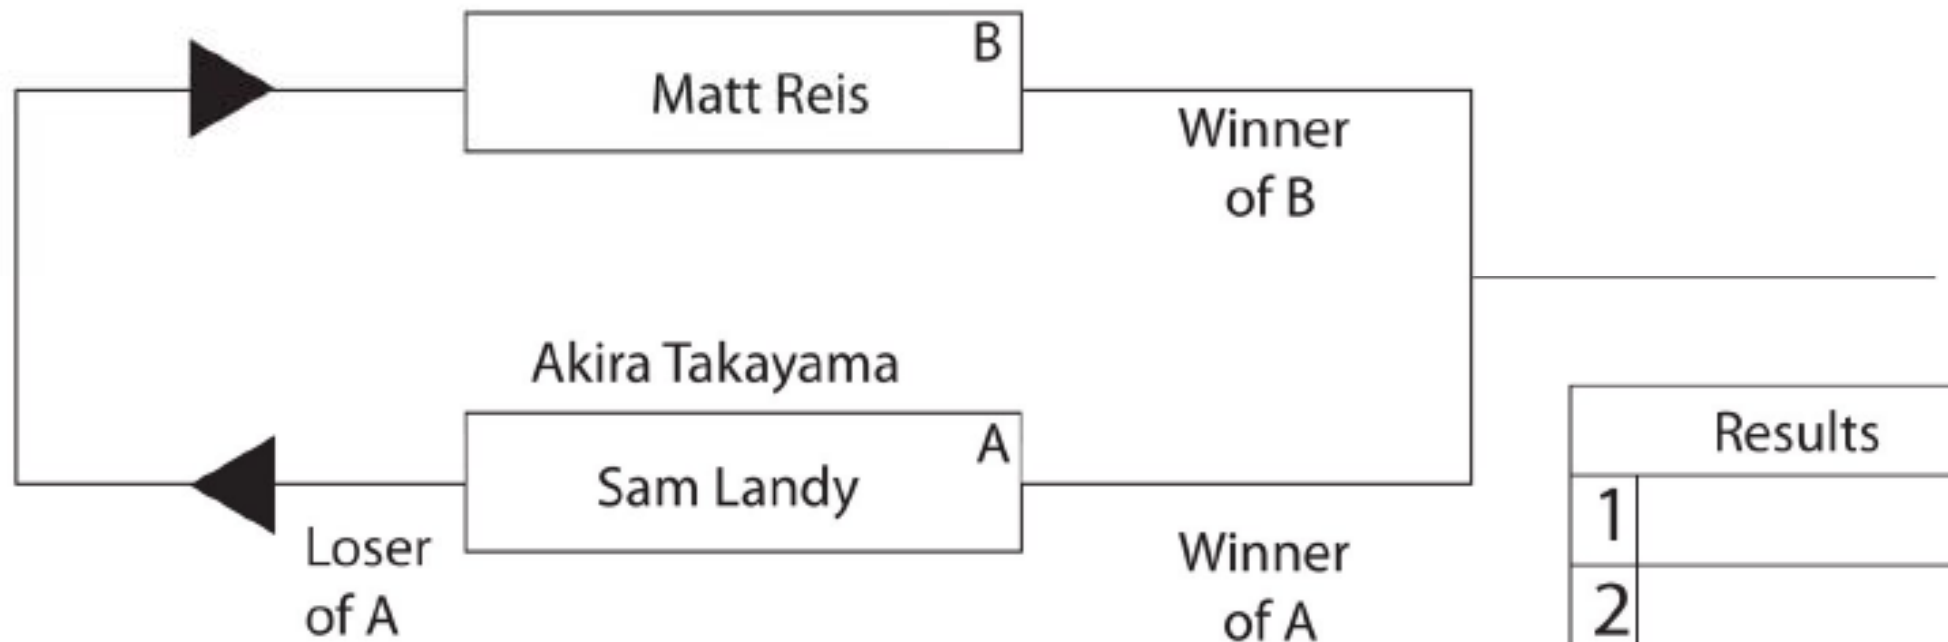

Men - Over 92 - White Belt
01/09/12
8-man bracket

Results	
1	
2	
3	
3	

MAT 2

Men - 92kg - Blue Belt
01/09/12
8-man bracket

Results	
1	
2	
3	
3	

MAT 2

Men - 65kg - Blue Belt
01/09/12

Results	
1	
2	
3	
3	