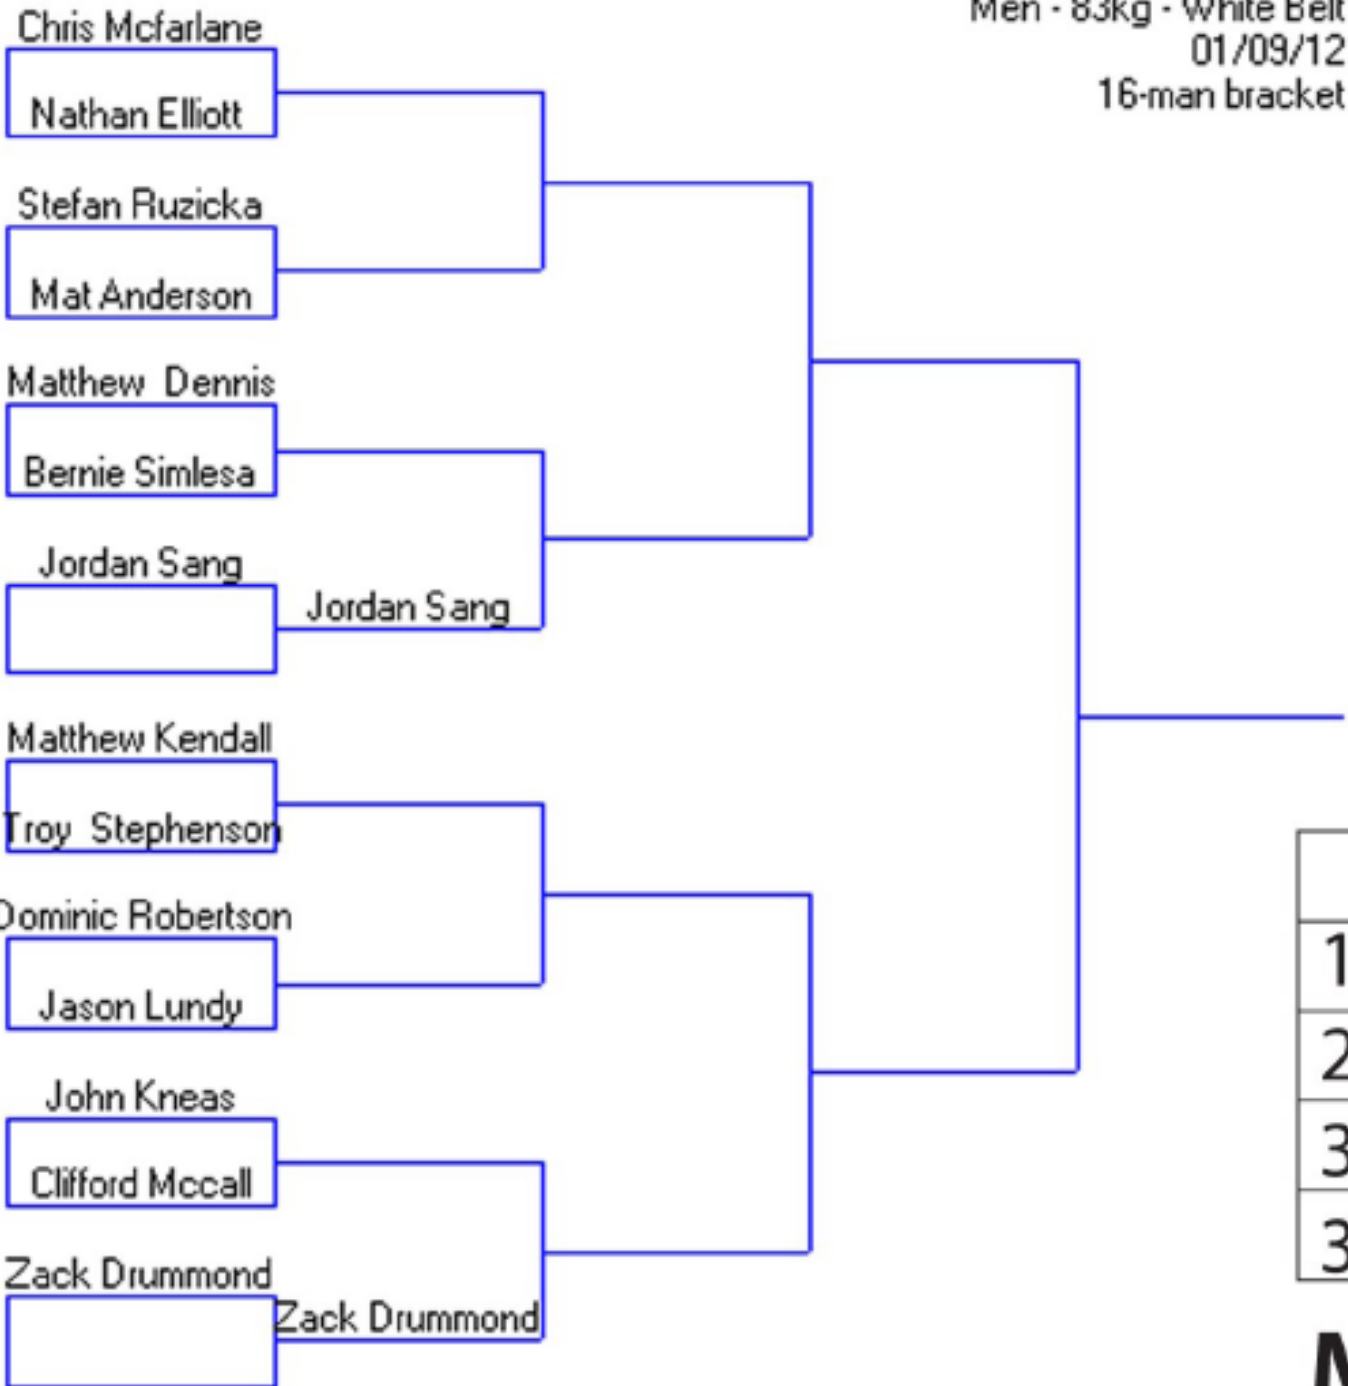

Men - 83kg - White Belt
01/09/12
16-man bracket

Results	
1	
2	
3	
3	

MAT 2