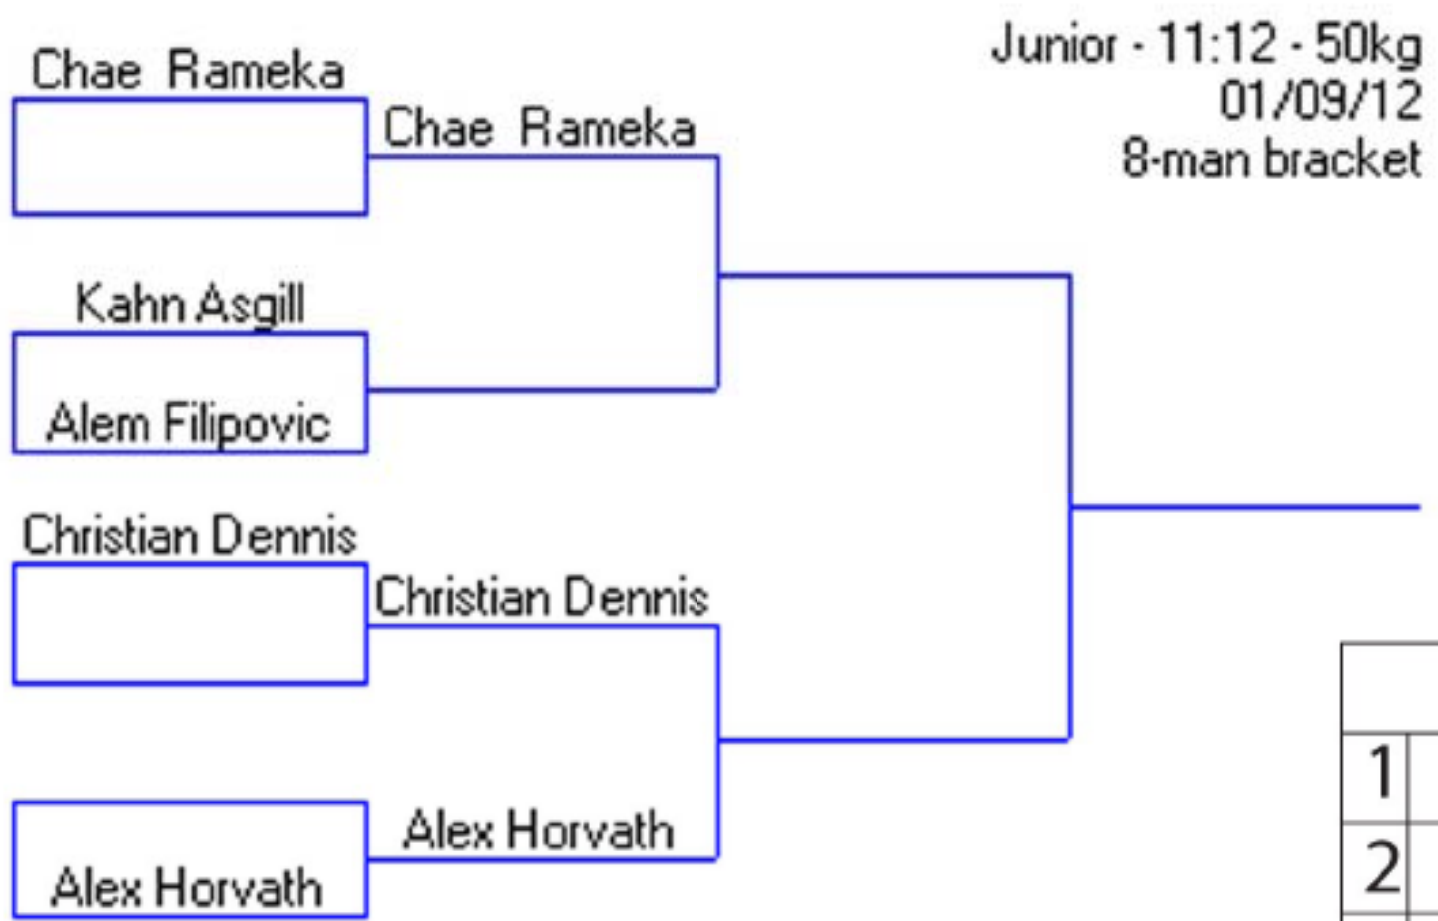

Results	
1	
2	
3	
3	

MAT 2