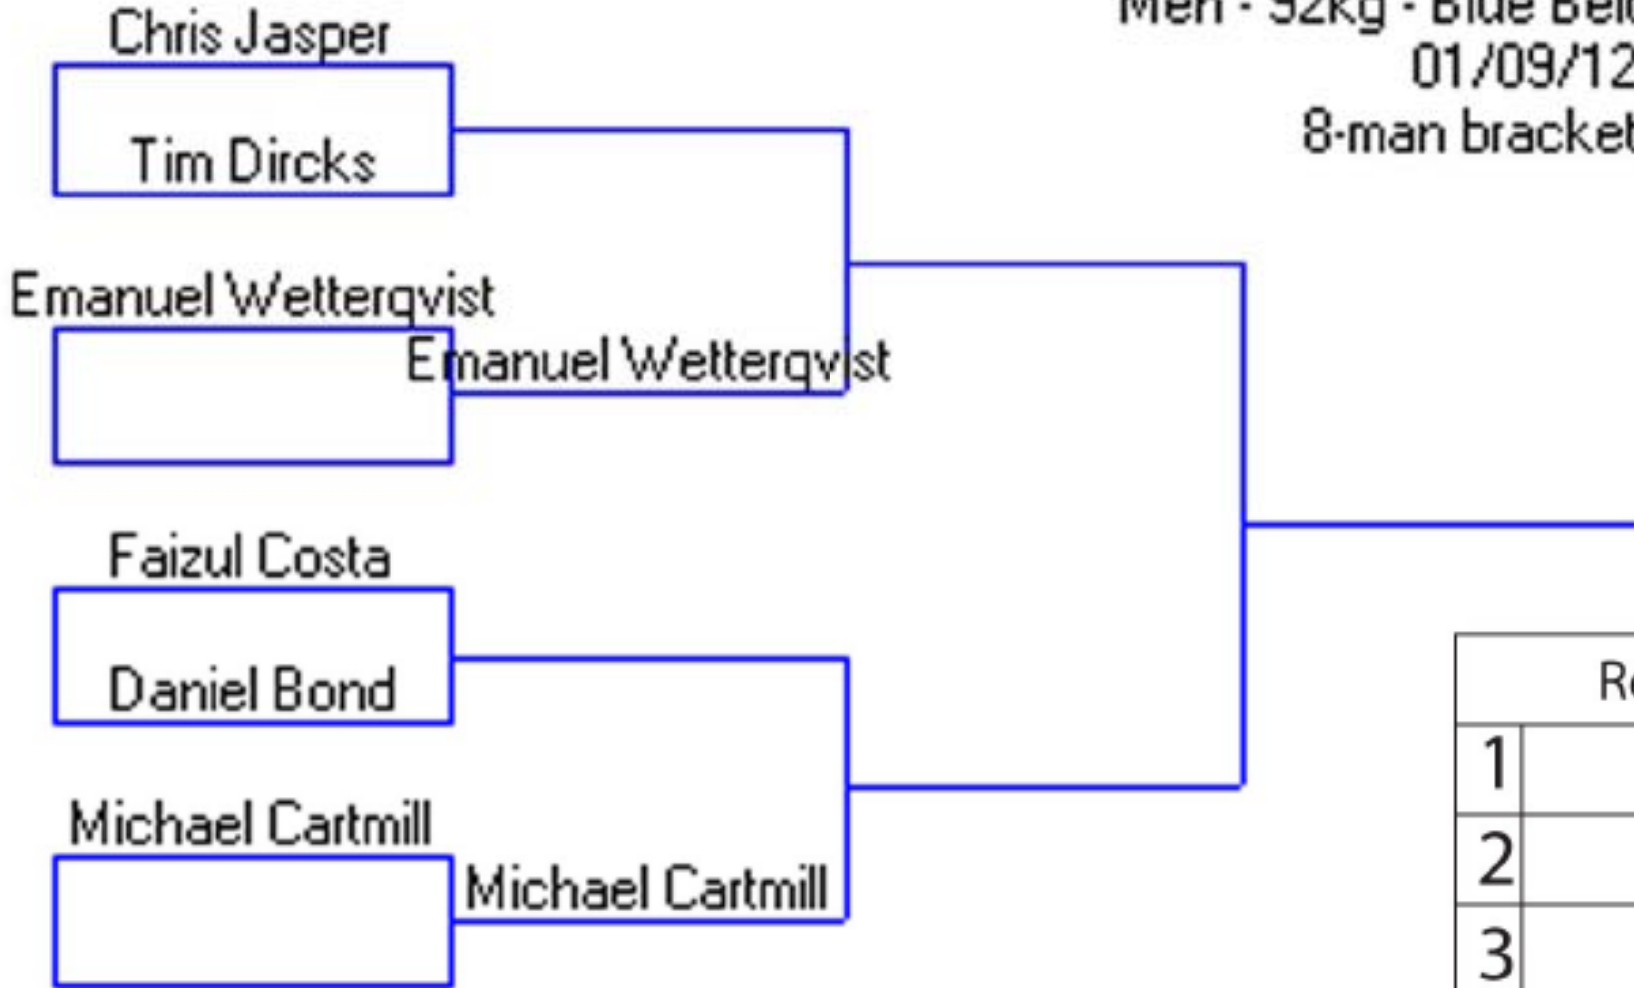

Men - Over 92 - White Belt
01/09/12
8-man bracket

Results	
1	
2	
3	
3	

MAT 2

Men - 92kg - Blue Belt
01/09/12
8-man bracket

Results	
1	
2	
3	
3	

MAT 2

Men - 65kg - Blue Belt
01/09/12

Results	
1	
2	
3	
3	