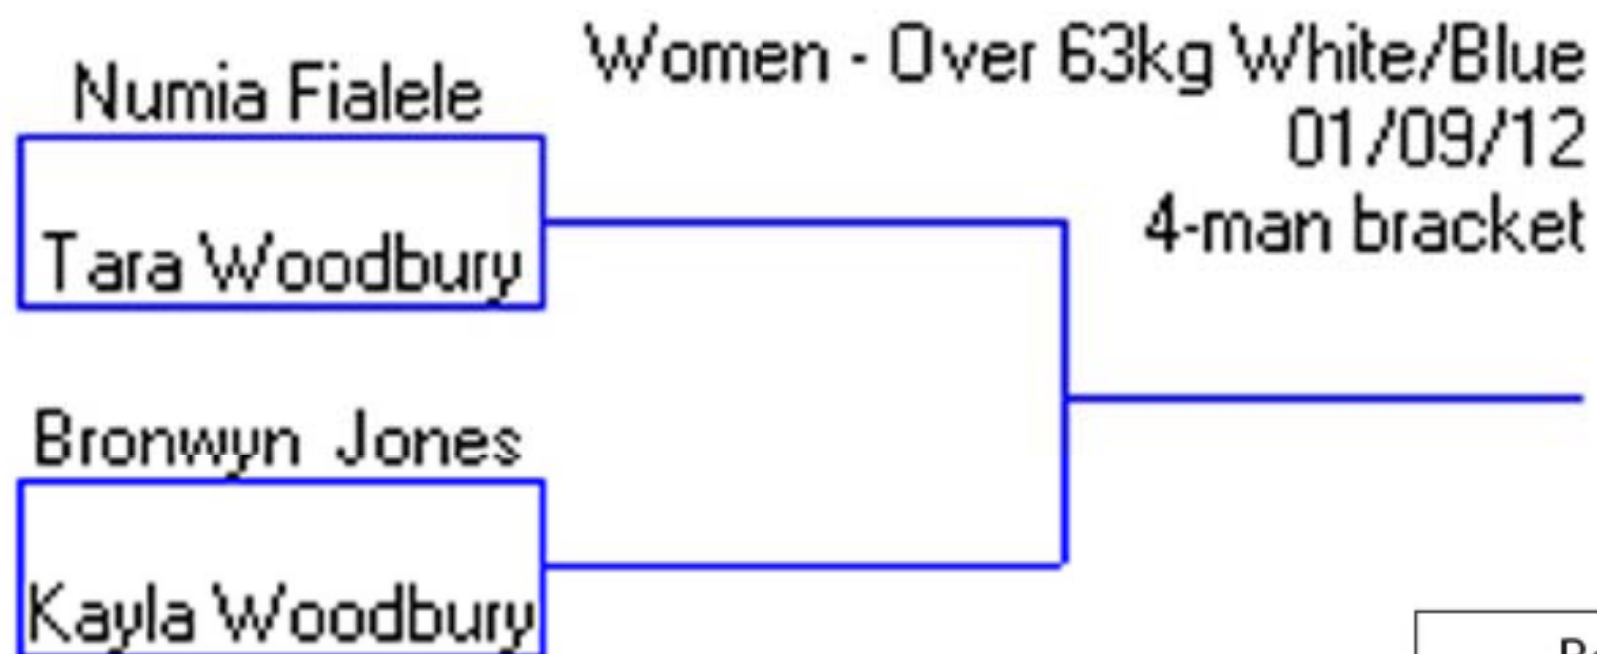

Results	
1	
2	
3	
3	

MAT 2